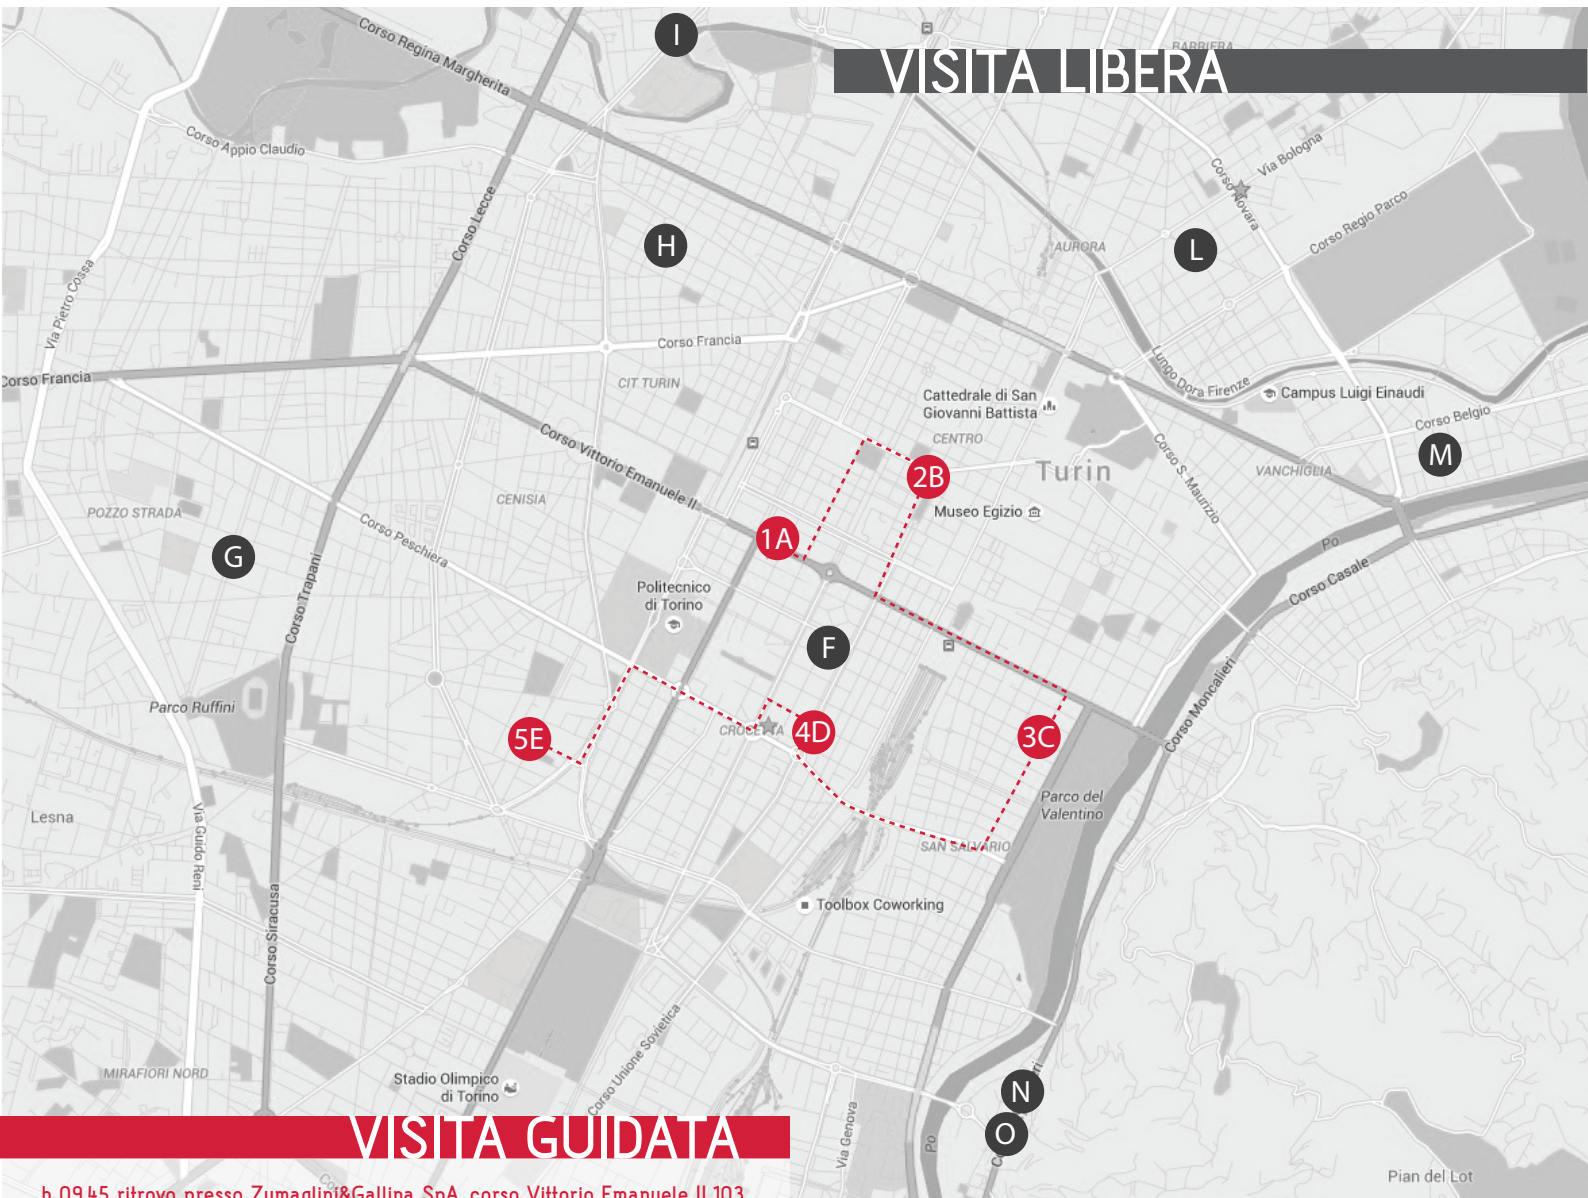

Co-funded by the Creative Europe Programme of the European Union

WOMEN'S CREATIVITY SINCE THE MODERN MOVEMENT MOMOW

h 09.45 ritrovo presso Zumaqlini&Gallina SpA, corso Vittorio Emanuele II 103

Universidad de Oviedo